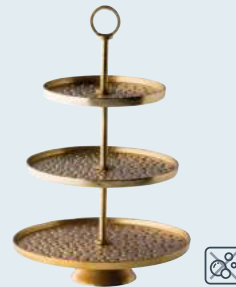

GOLDEN ETAGERE 3 LAYERS
WCC302520 Ø 30/25/20 cm x 47 cm - per 1
Do not disassemble after assembly